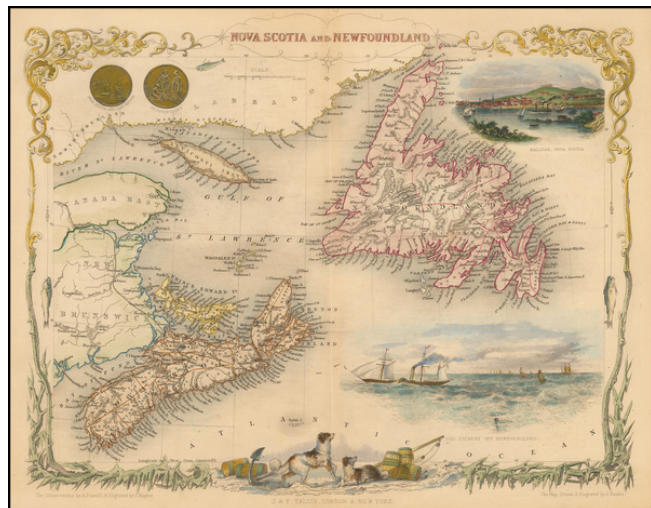

Barry Lawrence Ruderman Antique Maps Inc.

7407 La Jolla Boulevard
La Jolla, CA 92037

www.raremaps.com

(858) 551-8500
blr@raremaps.com

Nova Scotia and Newfoundland

Stock#: 45202
Map Maker: Tallis
Date: 1851
Place: London
Color: Hand Colored
Condition: VG+
Size: 13 x 9.5 inches
Price: \$ 245.00

Description:

Striking full color example of this marvelous map of Nova Scotia, Newfoundland and the Gulf of St. Lawrence.

Decorative Vignettes of Halifax, Cod Fishery Off Newfoundland, and several others. Engraved for *R. Montgomery Martin's Illustrated Atlas*.

Tallis was one of the last great decorative map makers. His maps are prized for the wonderful vignettes of indigenous scenes, people, etc.

Detailed Condition: