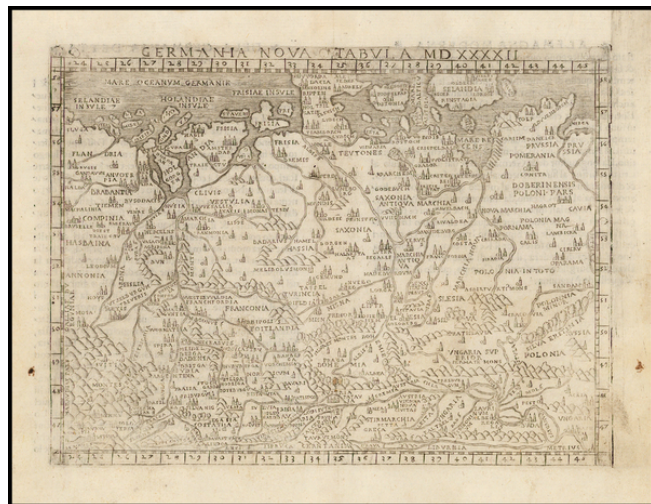

**Barry Lawrence Ruderman  
Antique Maps Inc.**

7407 La Jolla Boulevard  
La Jolla, CA 92037

www.raremaps.com

(858) 551-8500  
blr@raremaps.com

---

**Germania Nova Tabula MDXXXII (Modern Map of German Empire)**

**Stock#:** 45118  
**Map Maker:** Gastaldi  
**Date:** 1548  
**Place:** Venice  
**Color:** Uncolored  
**Condition:** VG+  
**Size:** 6.5 x 5 inches  
**Price:** SOLD

**Description:**

***One of the Earliest Obtainable Modern Maps of the German Empire***

Nice example of Gastaldi's modern map of the German Empire, from the Netherlands to Poland in the North and covering Germany and part of Hungary in the South.

**Detailed Condition:**