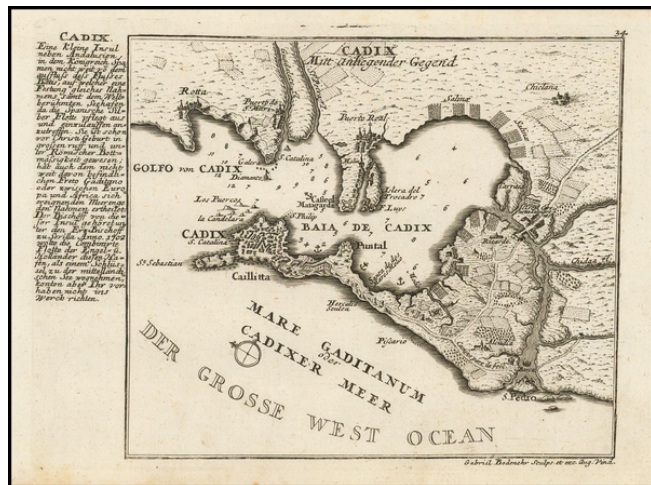

## Cadix Eine Kleine Insule nebe Andalusien . . .

**Stock#:** 44982  
**Map Maker:** Bodenehr  
**Date:** 1700 circa  
**Place:** Augsburg  
**Color:** Uncolored  
**Condition:** VG+  
**Size:** 10 x 5 inches  
**Price:** SOLD

### Description:

Detailed map of Cadiz and Vicinity, published by Gabriel Bodenehr.

The map extends from Rotta and the Gulf of Cadiz to San Pedro, with soundings, topographical details and anchorages.