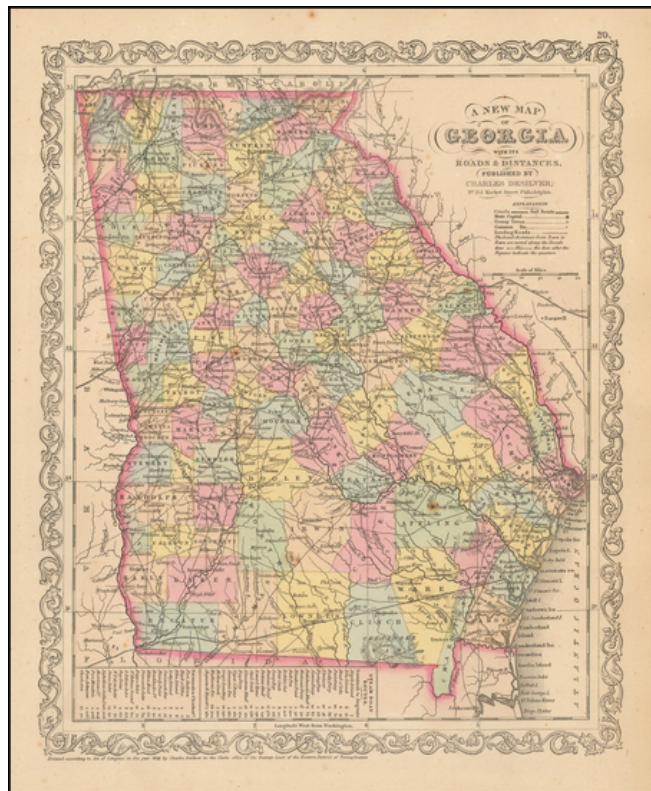

Barry Lawrence Ruderman Antique Maps Inc.

7407 La Jolla Boulevard
La Jolla, CA 92037

www.RareMaps.com

(858) 551-8500
blr@RareMaps.com

A New Map of Georgia with its Roads & Distances

Stock#: 44969
Map Maker: Desilver
Date: 1857
Place: Philadelphia
Color: Hand Colored
Condition: VG
Size: 14 x 12 inches
Price: \$195.00

Description:

Gorgeous example of Desilver's map of Georgia, colored by county and showing towns, rivers, canals, roads, railroads, etc. A key lists steamship routes and distances.

Desilver's map's are now scarce on the market.

Detailed Condition:

A few minor spots.