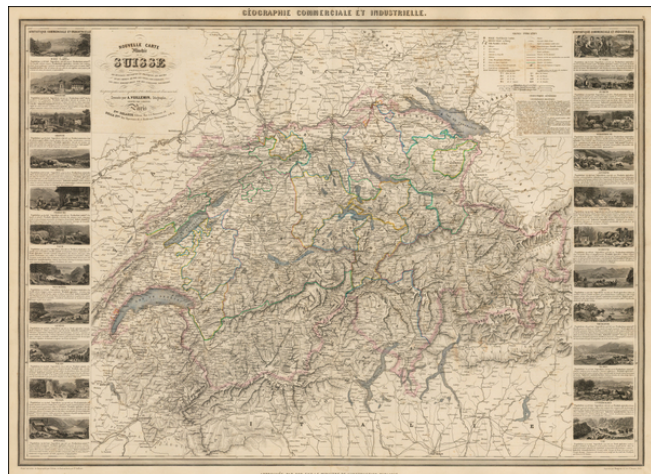

## Nouvelle Carte Illustree de La Suisse. . . (Decorative Vignettes)

**Stock#:** 44918  
**Map Maker:** Vuillemin  
**Date:** 1860  
**Place:** Paris  
**Color:** Outline Color  
**Condition:** VG+  
**Size:** 33 x 24 inches  
**Price:** \$125.00

### Description:

Scarce decorative large format map of Switzerland, including approximately 22 decorative side panel vignettes of scenes from various Swiss towns.

Finely engraved by Gerin and illustrated by A. Testard.