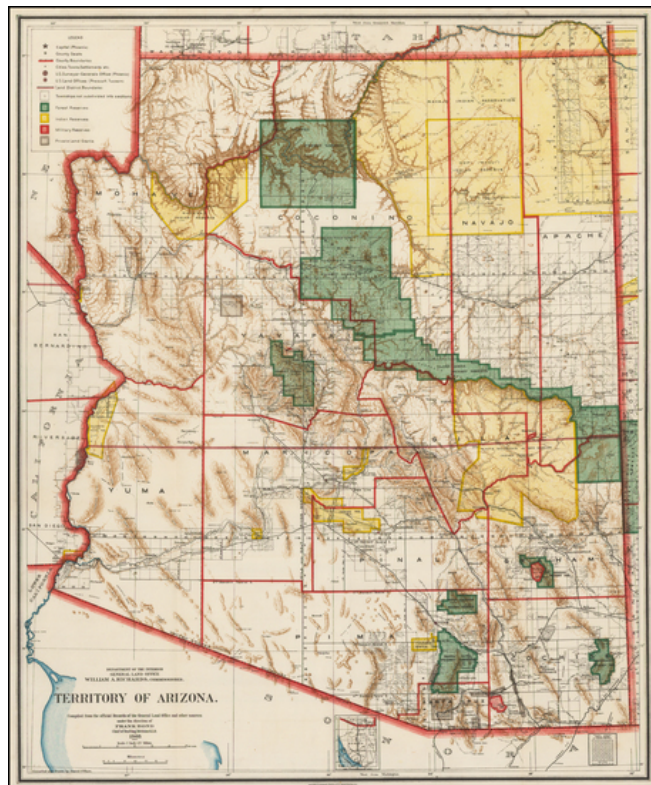

## Territory of Arizona . . . 1903

**Stock#:** 44906jc  
**Map Maker:** General Land Office  
**Date:** 1903  
**Place:** Washington  
**Color:** Color  
**Condition:** VG+  
**Size:** 20.5 x 17 inches  
**Price:** SOLD

### Description:

One of the best and most highly detailed map of Arizona Territory of the period.

The map was produced by the Dept. of the Interior, under the Supervision of Harry King. This edition is revised and reconstructed by R.H. Morton. The legend notes, the various US Surveyor General's offices in the Territory, US Land Offices, Indian Reservations, Military Reservations, Private Claims Confirmed, Private Claims Unconfirmed, and Townships not yet subdivided. The map notes towns, roads, railroads, railway and stagecoach stations, mines, wells, mountains, rivers, and a host of other details.

An essential map for Arizona collectors, offered here in flawless condition.