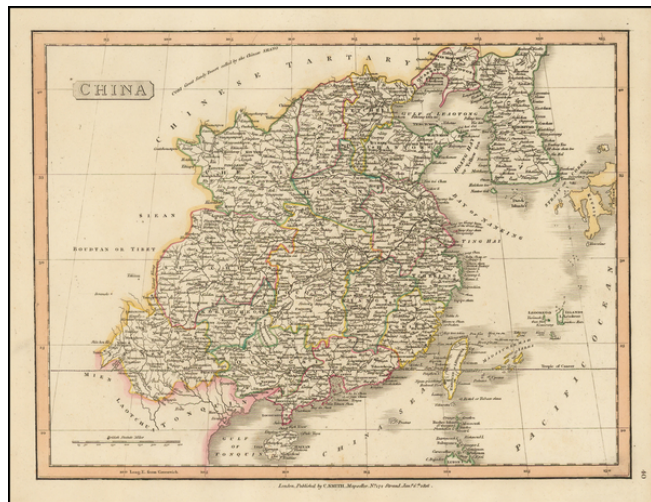

## China [with Korea]

**Stock#:** 44826  
**Map Maker:** Smith  
**Date:** 1816  
**Place:** London  
**Color:** Hand Colored  
**Condition:** VG+  
**Size:** 14 x 10.5 inches  
**Price:** SOLD

### Description:

Detailed map of China and Korea, including Taiocan or the Island of Formosa.

Shows towns, rivers, lakes, mountains, islands, etc.

From Smith's *General Atlas*.