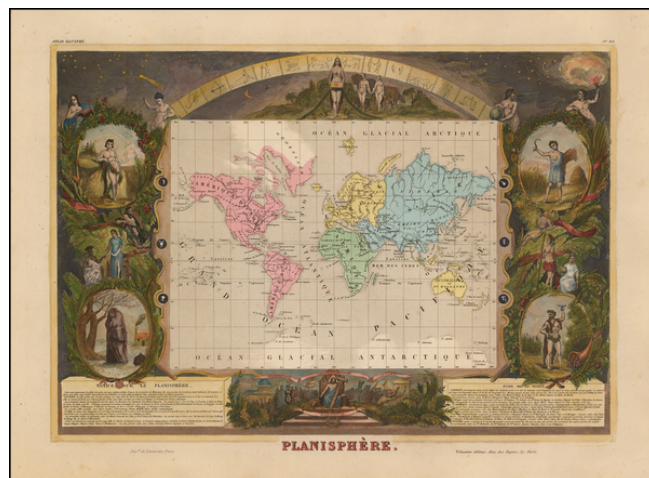

Barry Lawrence Ruderman Antique Maps Inc.

7407 La Jolla Boulevard
La Jolla, CA 92037

www.raremaps.com

(858) 551-8500
blr@raremaps.com

Planisphere

Stock#: 44753
Map Maker: Levasseur
Date: 1849
Place: Paris
Color: Hand Colored
Condition: VG+
Size: 16 x 13 inches
Price: SOLD

Description:

Decorative map of the world on Mercator's Projection, surrounded on all sides by decorative vignettes.

This decorative map was engraved by Raimond Bonheur, father of the famous French artist Rosa Bonheur. Shows the World on Mercator's projection with allegorical symbols and a symbolic chart of the zodiac.