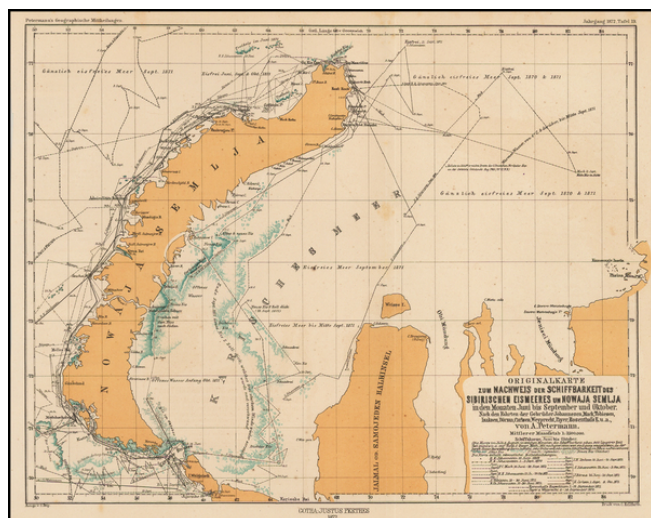

**Barry Lawrence Ruderman
Antique Maps Inc.**

7407 La Jolla Boulevard
La Jolla, CA 92037

www.raremaps.com

(858) 551-8500
blr@raremaps.com

**Originalkarte zum Nachweis der Schiffbarkeit des Sibirischen Eismeers uin Mowaja
Semlja in den Monaten Juni bis September und Oktober . . .**

Stock#: 44734
Map Maker: Petermann
Date: 1872
Place: Gotha
Color: Color
Condition: VG+
Size: 9.5 x 12.5 inches
Price: \$ 125.00

Description:

Detailed map of the Nova Zemla region, focusing on the polar voyages in the region in the 1870s.

The following explorer routes are noted:

- Johannsen 1869
- Johannsen 1870
- F.C. Mack 1871
- Johannsen 1871
- Tobiesen 1871
- Isacksen 1871
- Dorma 1871
- Rosenthal 1871
- Payer & Weyprecht 1871

Detailed Condition: