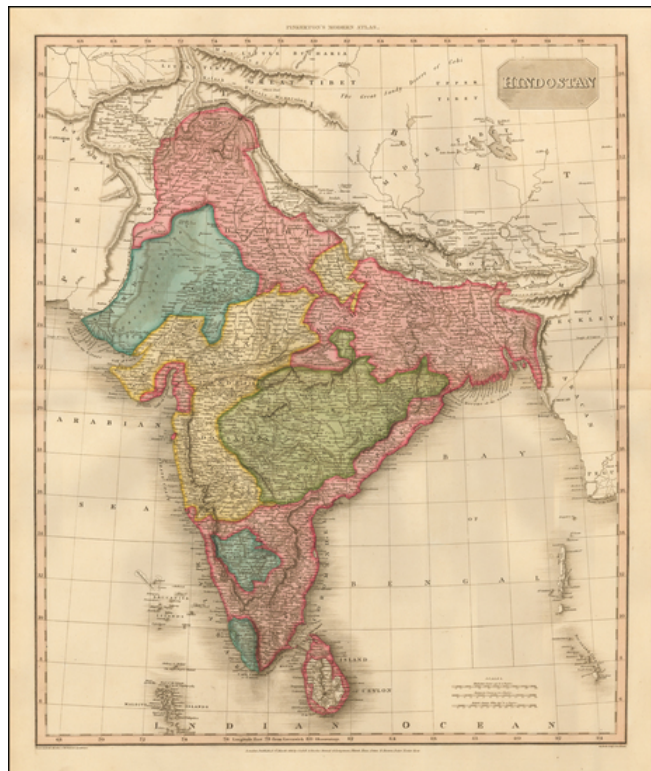

Barry Lawrence Ruderman Antique Maps Inc.

7407 La Jolla Boulevard
La Jolla, CA 92037

www.raremaps.com

(858) 551-8500
blr@raremaps.com

Hindustan

Stock#: 44705
Map Maker: Pinkerton
Date: 1811
Place: London
Color: Outline Color
Condition: VG+
Size: 28 x 20 inches
Price: SOLD

Description:

Gorgeous map of India, extending north to Tibet and the Himalayas.

Pinkerton's maps reflect the fine copperplate engraving work being done in London at the beginning of the 19th Century, with remarkable detail and a 3 dimensional feeling.

Highly detailed regional map, one of the best regional maps of the area to appear in an English Atlas during the period. Pinkerton's now rare elephant folio atlas is one of the best engraved works of the period. While lesser known than the more common atlases by Cary & Thomson, it is a superior work, especially in the detail of the maps.