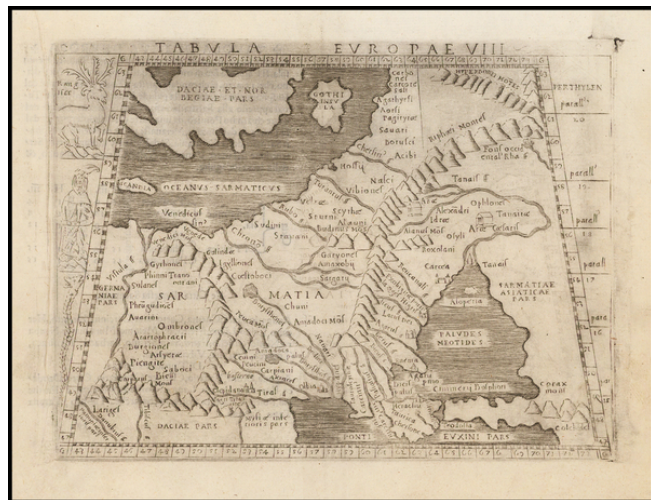

## Europae Tabula VIII [Russia, Ukraine, Baltic, Scandinavia]

**Stock#:** 44610  
**Map Maker:** Gastaldi  
**Date:** 1548  
**Place:** Venice  
**Color:** Uncolored  
**Condition:** VG+  
**Size:** 6 x 5.5 inches  
**Price:** \$495.00

### Description:

Nice example of Gastaldi's map of the region bounded by the Baltic in the North and the Black Sea in the south, based upon Ptolemy.

Giacomo Gastaldi is considered as the foremost Italian cartographer of the 16th century along with Paolo Forlani. From Piedmont, Gastaldi established his reputation in Venice and was cosmographer to the Republic of Venice. Gastaldi enjoyed a productive relationship with Giovanni Ramusio, Secretary of the Venice Senate, who used Gastaldi's maps for his *Navigazioni et Viaggi*.

This map is from Gastaldi's edition of Ptolemy, *Ptolemeo. La Geografia...*, begun as early as 1542 and published in Venice in 1548.