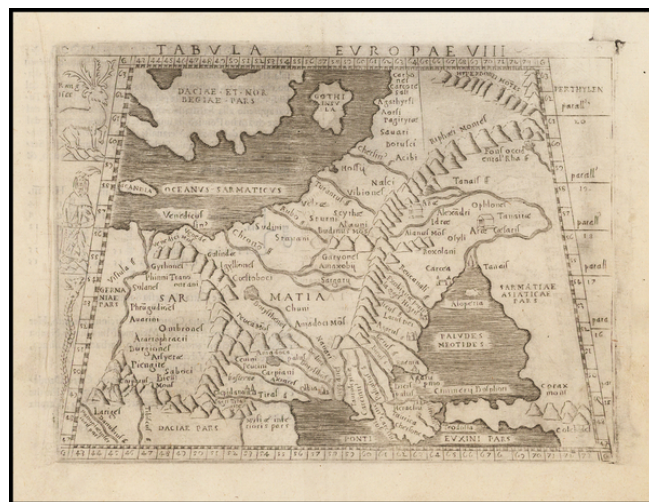

Barry Lawrence Ruderman Antique Maps Inc.

7407 La Jolla Boulevard
La Jolla, CA 92037

www.RareMaps.com

(858) 551-8500
blr@RareMaps.com

Europae Tabula VIII [Russia, Ukraine, Baltic, Scandinavia]

Stock#: 44610
Map Maker: Gastaldi
Date: 1548
Place: Venice
Color: Uncolored
Condition: VG+
Size: 6 x 5.5 inches
Price: \$495.00

Description:

Nice example of Gastaldi's map of the region bounded by the Baltic in the North and the Black Sea in the south, based upon Ptolemy.

Giacomo Gastaldi is considered as the foremost Italian cartographer of the 16th century along with Paolo Forlani. From Piedmont, Gastaldi established his reputation in Venice and was cosmographer to the Republic of Venice. Gastaldi enjoyed a productive relationship with Giovanni Ramusio, Secretary of the Venice Senate, who used Gastaldi's maps for his *Navigazioni et Viaggi*.

This map is from Gastaldi's edition of Ptolemy, *Ptolemeo. La Geografia...*, begun as early as 1542 and published in Venice in 1548.

Detailed Condition: