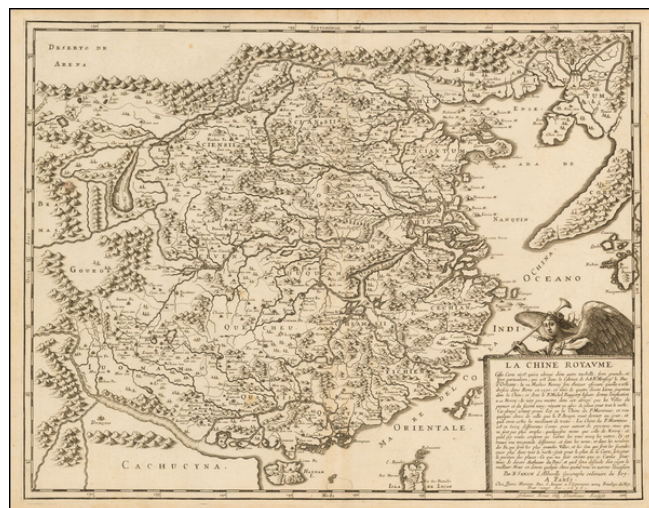

## La Chine Royaume . . . 1656

**Stock#:** 44527  
**Map Maker:** Sanson  
**Date:** 1656  
**Place:** Paris  
**Color:** Uncolored  
**Condition:** VG  
**Size:** 21 x 16 inches  
**Price:** \$1,900.00

### Description:

First state of Sanson's scarce map of China and Korea, first published in 1656.

This important and attractive French map of China is based on an indigenous Chinese map copied by Jesuit, Matteo Ricci, and brought back to Rome in 1590 by his fellow Jesuit, Michele Ruggieri.

The map extends to include the northern tip of the Philippines and a curiously curved Korean peninsula. Korea was usually shown as an island in the 17th century, so Sanson's depiction is a cartographic improvement. The Great Wall forms the northern boundary and the map is filled with rivers, mountains and villages. A detailed explanation panel in bottom right is surmounted by PHEME, the personification of fame and renown.