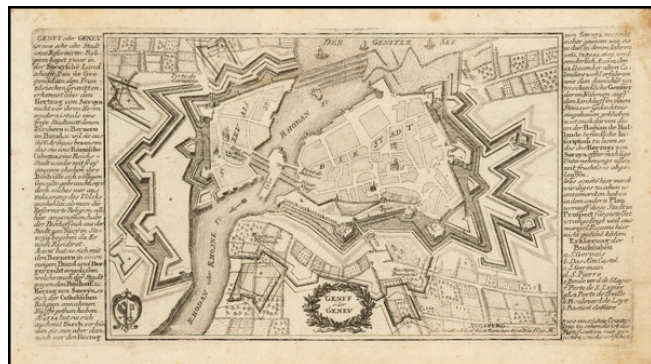

Barry Lawrence Ruderman Antique Maps Inc.

7407 La Jolla Boulevard
La Jolla, CA 92037

www.raremaps.com

(858) 551-8500
blr@raremaps.com

Genff oder Genev

Stock#: 44520
Map Maker: Bodenehr
Date: 1700
Place: Amsterdam
Color: Uncolored
Condition: VG
Size: 11 x 6 inches
Price: \$ 265.00

Description:

Scarce detailed town plan of Geneva, published by Bodenehr.

Detailed Condition:

Minor staining at the right edge.