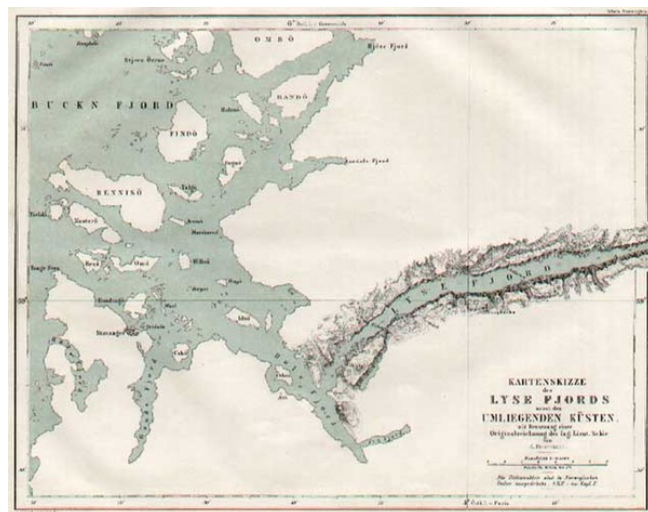

## Kartenskizze des Lyse Fjords nebst den Unliegenden Kusten mit Benutzung einer Originalzeichnung des Ing. Lieut. Schie

**Stock#:** 4452  
**Map Maker:** Petermann  
**Date:** 1859  
**Place:** Gotha  
**Color:** Color  
**Condition:** VG+  
**Size:** 10 x 8 inches  
**Price:** SOLD

### Description:

An interesting regional map, showing Bucken Fjord and islands, Lyse Fjord and the town of Stavanger. Augustus Petermann published a series of works in the mid to late 19th Century which compiled many maps of scientific travel and exploration. In most cases, the original maps are nearly impossible to attain, making Petermann's works highly collectable.