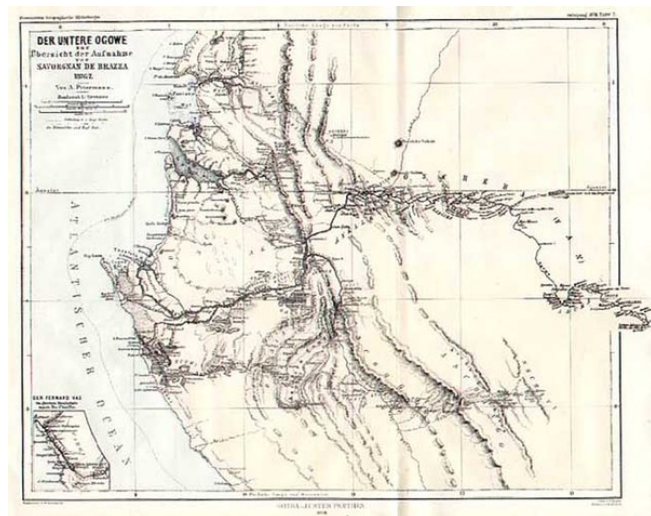

Barry Lawrence Ruderman Antique Maps Inc.

7407 La Jolla Boulevard
La Jolla, CA 92037

www.raremaps.com

(858) 551-8500
blr@raremaps.com

Der Untere Ogowe zur Übersicht der Aufnahme von Savorgnan De Brazza 1876/7

Stock#: 4451
Map Maker: Petermann
Date: 1878
Place: Gotha
Color: Outline Color
Condition: Fine
Size: 12 x 10 inches
Price: SOLD

Description:

Attractive map of Gabon and part of Equatorial Guinea, extending eastward from the Atlantic to Franceville and vicinity. The map shows the travels of Savorgnan De Brazza in 1876-77 up the Ogooué River. The map is remarkably detailed, including towns, rivers, lakes, topographical details and dates of important encampments along the route. One of the best regional maps of this area available to collectors.