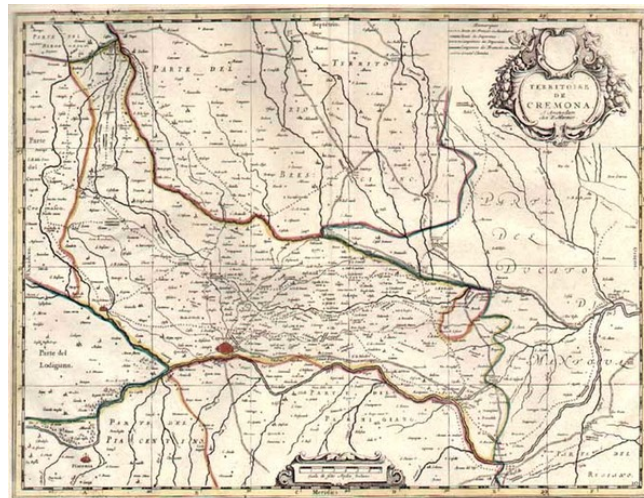

Barry Lawrence Ruderman Antique Maps Inc.

7407 La Jolla Boulevard
La Jolla, CA 92037

www.raremaps.com

(858) 551-8500
blr@raremaps.com

Territoire De Cremona

Stock#: 4444
Map Maker: Mortier
Date: 1690
Place: Amsterdam
Color: Hand Colored
Condition: VG+
Size: 21 x 17 inches
Price: SOLD

Description:

Decorative map, centered on Cremona and showing many rivers, roads, towns etc. Decorative cartouche.

Detailed Condition: