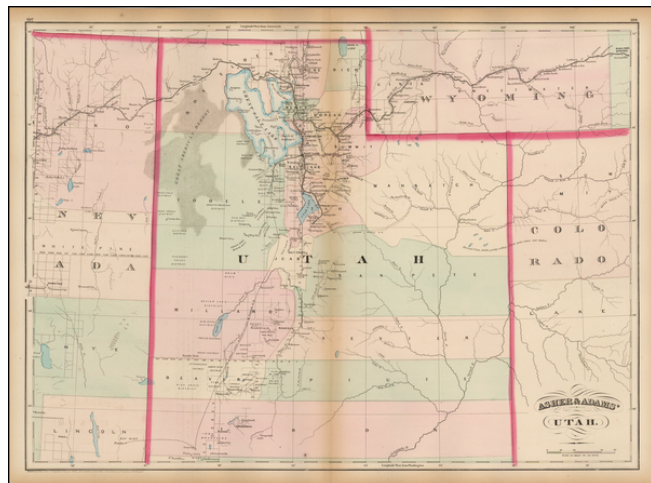

## Asher & Adams' Utah

**Stock#:** 44439  
**Map Maker:** Asher & Adams  
**Date:** 1873  
**Place:** New York  
**Color:** Hand Colored  
**Condition:** VG  
**Size:** 23 x 16 inches  
**Price:** \$95.00

### Description:

*One of the earliest obtainable maps of Utah Territory.*

Asher & Adams map of Utah is among the earliest map of Utah Territory in its modern configuration to appear in a commercial atlas.

The focus of the map is the railroad and related detail within the map.