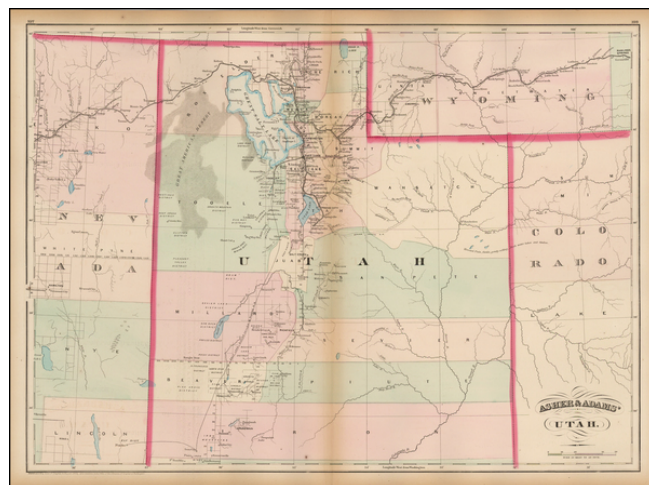

Barry Lawrence Ruderman Antique Maps Inc.

7407 La Jolla Boulevard
La Jolla, CA 92037

www.raremaps.com

(858) 551-8500
blr@raremaps.com

Asher & Adams' Utah

Stock#: 44439
Map Maker: Asher & Adams
Date: 1873
Place: New York
Color: Hand Colored
Condition: VG
Size: 23 x 16 inches
Price: \$95.00

Description:

One of the earliest obtainable maps of Utah Territory.

Asher & Adams map of Utah is among the earliest map of Utah Territory in its modern configuration to appear in a commercial atlas.

The focus of the map is the railroad and related detail within the map.