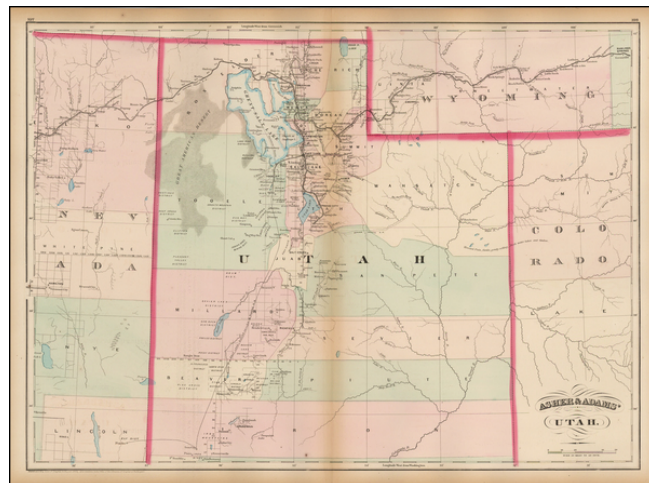

Barry Lawrence Ruderman Antique Maps Inc.

7407 La Jolla Boulevard
La Jolla, CA 92037

www.raremaps.com

(858) 551-8500
blr@raremaps.com

Asher & Adams' Utah

Stock#: 44439
Map Maker: Asher & Adams
Date: 1873
Place: New York
Color: Hand Colored
Condition: VG
Size: 23 x 16 inches
Price: \$ 95.00

Description:

One of the earliest obtainable maps of Utah Territory.

Asher & Adams map of Utah is among the earliest map of Utah Territory in its modern configuration to appear in a commercial atlas.

The focus of the map is the railroad and related detail within the map.