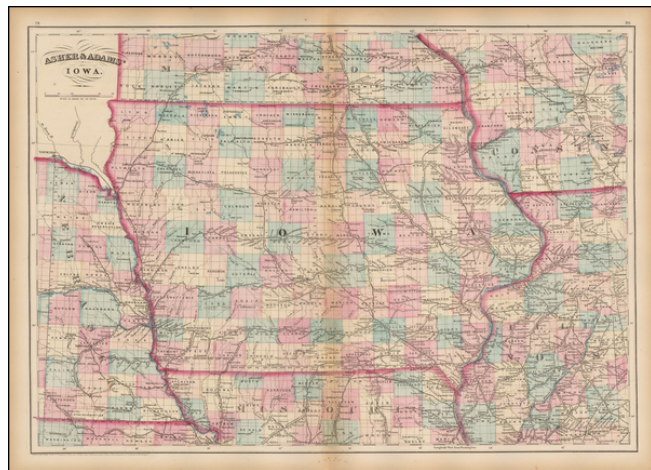

Barry Lawrence Ruderman Antique Maps Inc.

7407 La Jolla Boulevard
La Jolla, CA 92037

www.raremaps.com

(858) 551-8500
blr@raremaps.com

Asher & Adams' Iowa

Stock#: 44438
Map Maker: Asher & Adams
Date: 1874
Place: New York
Color: Hand Colored
Condition: VG
Size: 22 x 16 inches
Price: SOLD

Description:

Gorgeous large format railroad map of Iowa, hand colored by counties.

The Asher & Adams series of maps tends to be more interesting as the dates get later, as significant new railroad and other information was added each year.

Shows railroads, towns, rivers, lakes, mountains, township surveys, etc. Asher & Adams Atlas was conceived as a Railroad Atlas, but is probably most notable for its relatively unique style and excellent large format treatment of the states west of the Mississippi.