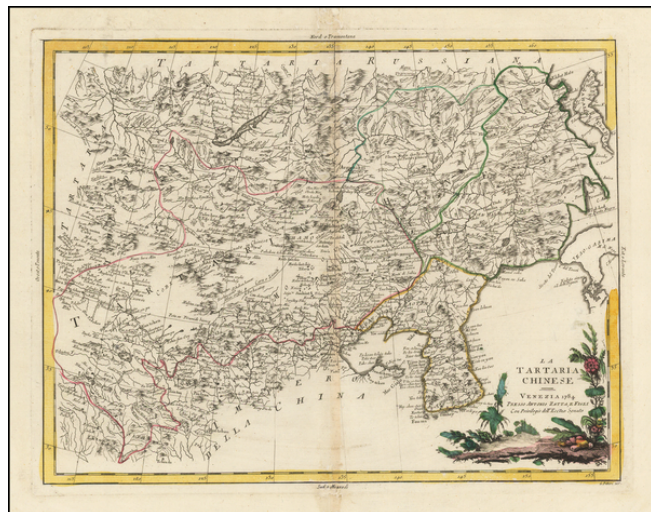

Barry Lawrence Ruderman Antique Maps Inc.

7407 La Jolla Boulevard
La Jolla, CA 92037

www.raremaps.com

(858) 551-8500
blr@raremaps.com

La Tartaria Chinese . . . 1784 [show Korea]

Stock#: 44378
Map Maker: Zatta
Date: 1784
Place: Venice
Color: Hand Colored
Condition: VG
Size: 17 x 13 inches
Price: \$175.00

Description:

Decorative map, showing the region from Korea and Tartary to Northern China.

Corea is spelled with a "C." Decorative cartouche. The map was issued in Zatta's *Atlante Novissimo*, a monumental 4 volume work and one of the last great decorative atlases.

Detailed Condition:

Minor discoloration at centerfold.