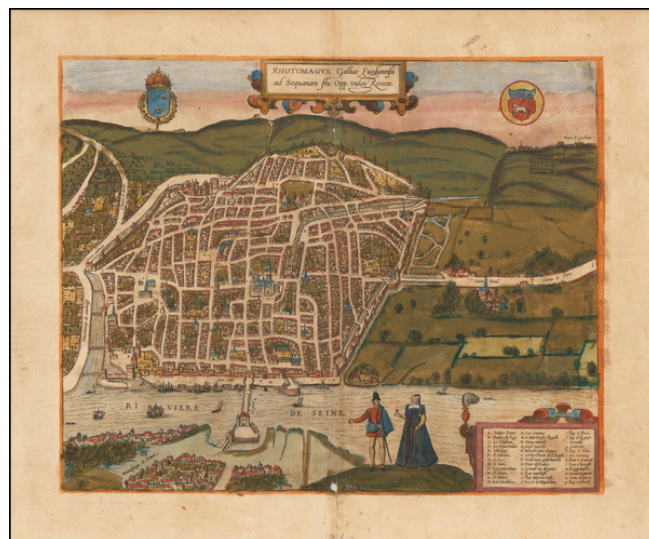

**Barry Lawrence Ruderman
Antique Maps Inc.**

7407 La Jolla Boulevard
La Jolla, CA 92037

www.raremaps.com

(858) 551-8500
blr@raremaps.com

[Rouen] Rhotomagus, Galliae Lugdunensis ad Sequanam flu. opp vulgo Rouen.

Stock#: 44377
Map Maker: Braun & Hogenberg
Date: 1572
Place: Cologne
Color: Hand Colored
Condition: VG-
Size: 19 x 13.5 inches
Price: SOLD

Description:

Old color example of Braun & Hogenberg's view of Rouen, from their *Civitas Orbis Terrarum*.

Detailed Condition:

Some verdigris burn and minor chipping at centerfold.