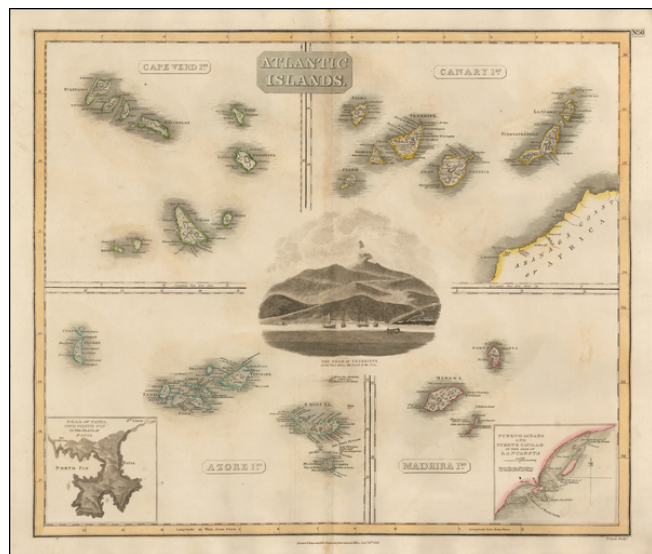

Barry Lawrence Ruderman Antique Maps Inc.

7407 La Jolla Boulevard
La Jolla, CA 92037

www.RareMaps.com

(858) 551-8500
blr@RareMaps.com

Atlantic Islands [Azores, Madeira, Canary and Cape Verde]

Stock#: 44289
Map Maker: Thomson
Date: 1817
Place: Edinburgh
Color: Hand Colored
Condition: VG
Size: 23 x 20 inches
Price: \$295.00

Description:

Gorgeous large format map, with a beautiful vignette of Teneriffe in the center and detailed maps of the Madeira, Azore, Canary and Cape Verde Islands. Large inset of the Road of Fayal with Port IPI and Puerto De Naos and Puerto Cavillo. A beautiful example.

Detailed Condition:

minor discoloration at centerfold