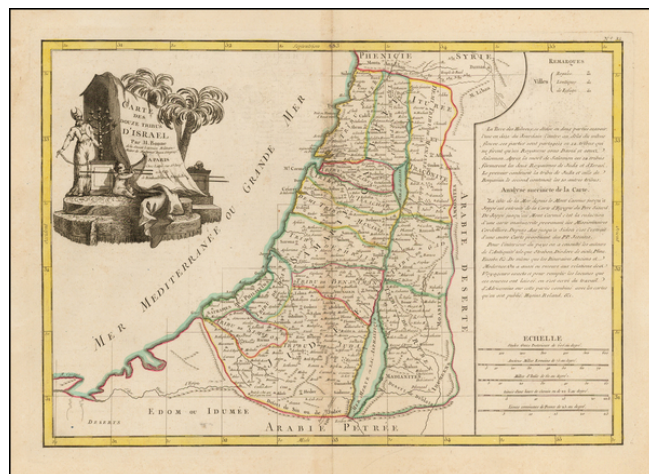

Barry Lawrence Ruderman Antique Maps Inc.

7407 La Jolla Boulevard
La Jolla, CA 92037

www.raremaps.com

(858) 551-8500
blr@raremaps.com

Carte Des Douze Tribus D'Israel Par M Bonne . . .

Stock#: 44250
Map Maker: Janvier
Date: 1762
Place: Paris
Color: Hand Colored
Condition: VG
Size: 17 x 12 inches
Price: SOLD

Description:

Decorative map of the Holy Land, showing the 12 tribes, with large decorative cartouche.

Detailed Condition: