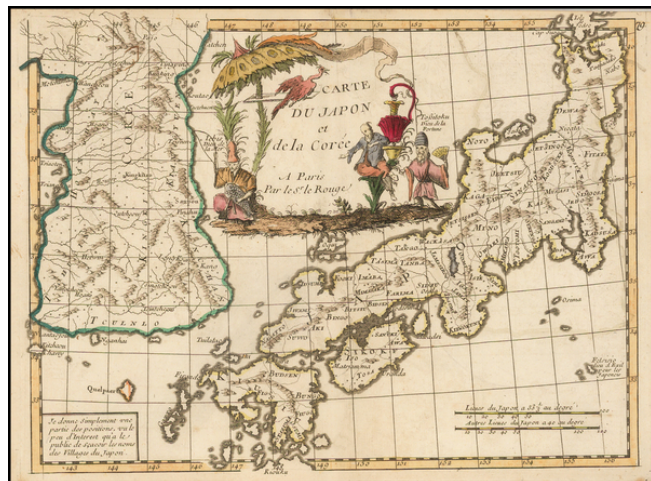

Barry Lawrence Ruderman Antique Maps Inc.

7407 La Jolla Boulevard
La Jolla, CA 92037

www.RareMaps.com

(858) 551-8500
blr@RareMaps.com

Carte Du Japon et de la Coree . . .

Stock#: 44189
Map Maker: Le Rouge
Date: 1748
Place: Paris
Color: Hand Colored
Condition: VG
Size: 11 x 8 inches
Price: \$295.00

Description:

Scarce map of Japan and Korea, from Le Rouge's Atlas Nouvel Portatif . . . , first issued in Paris in 1748.

Japan is divided into its provinces, with mountains, lakes and rivers named. Korea includes major cities, lakes, rivers and mountains. Decorative cartouche.