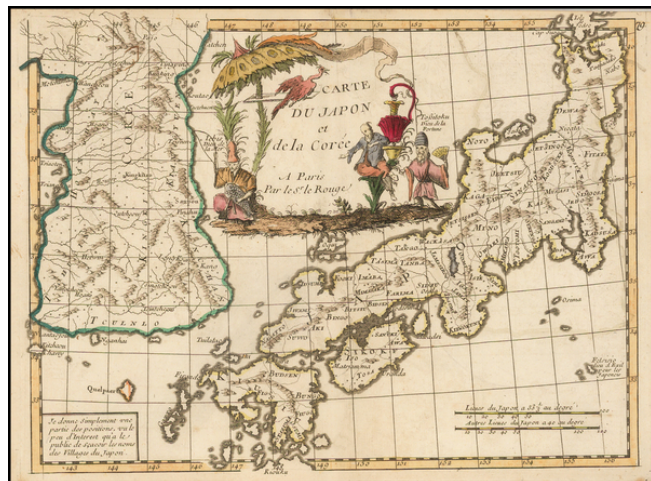

## Carte Du Japon et de la Coree . . .

**Stock#:** 44189  
**Map Maker:** Le Rouge  
**Date:** 1748  
**Place:** Paris  
**Color:** Hand Colored  
**Condition:** VG  
**Size:** 11 x 8 inches  
**Price:** \$295.00

### Description:

Scarce map of Japan and Korea, from Le Rouge's Atlas Nouvel Portatif . . . , first issued in Paris in 1748.

Japan is divided into its provinces, with mountains, lakes and rivers named. Korea includes major cities, lakes, rivers and mountains. Decorative cartouche.