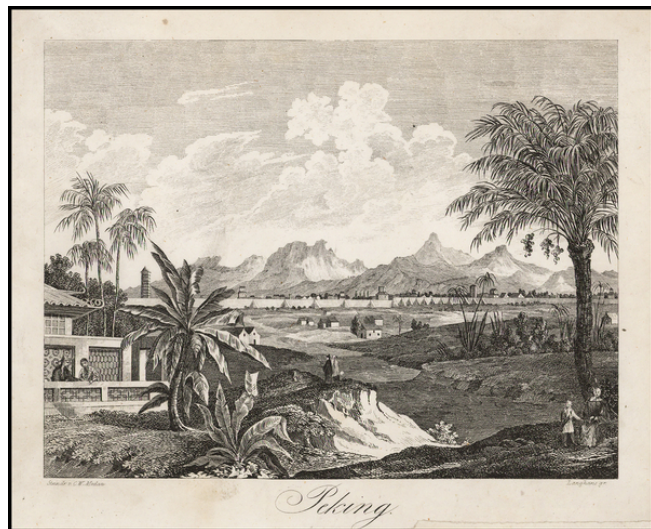

## Peking

**Stock#:** 44162  
**Map Maker:** Medau & Co.  
**Date:** 1830  
**Place:** n.p.  
**Color:** Uncolored  
**Condition:** VG  
**Size:** 6 x 8 inches  
**Price:** \$ 125.00

### Description:

Decorative view of Peking.