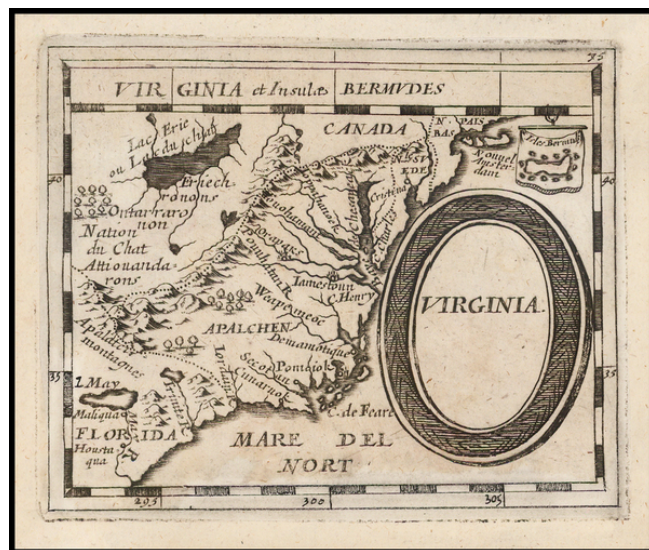

Barry Lawrence Ruderman Antique Maps Inc.

7407 La Jolla Boulevard
La Jolla, CA 92037

www.raremaps.com

(858) 551-8500
blr@raremaps.com

Virginia (Virginia et Insulae Bermudes)

Stock#: 44123
Map Maker: Du Val / Hoffmann
Date: 1681
Place: Nuremberg
Color: Uncolored
Condition: VG
Size: 5 x 4 inches
Price: \$750.00

Description:

Early German Map of Virginia.

Rare German edition of Pierre Duval's map of the region centered on Virginia, the Chesapeake and the Carolinas, published by Johann Hoffman in his *Geographiae Universalis*, first issued in 1678.

The map is a close copy of the second and third states of Duval's map, which has been re-engraved by Sigismund Hipschmann. A second edition was published in 1681. The map includes an early depiction of the Chesapeake region, the mythical Lake May above Florida, Jamestown, Cape Henry, Secot, Pomeiok, an early reference to Manhattan and New Amsterdam and an inset of Bermuda.