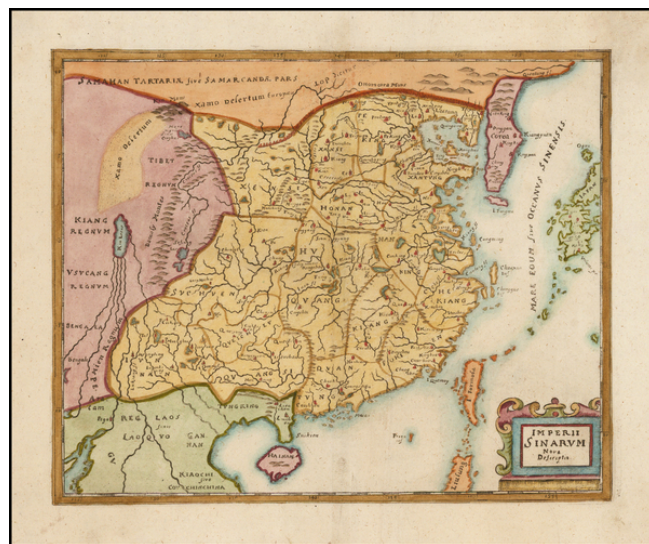

Barry Lawrence Ruderman Antique Maps Inc.

7407 La Jolla Boulevard
La Jolla, CA 92037

www.raremaps.com

(858) 551-8500
blr@raremaps.com

Imperii Sinarum Nova Descriptio

Stock#: 44120
Map Maker: Clüver
Date: 1650 circa
Place: Leiden
Color: Hand Colored
Condition: VG+
Size: 10 x 8.5 inches
Price: SOLD

Description:

Detailed map of China from Cluver's *Introductionis in Universam Geographicam*.

Shows the Great Wall, Macao, Formosa, etc.

Detailed Condition: