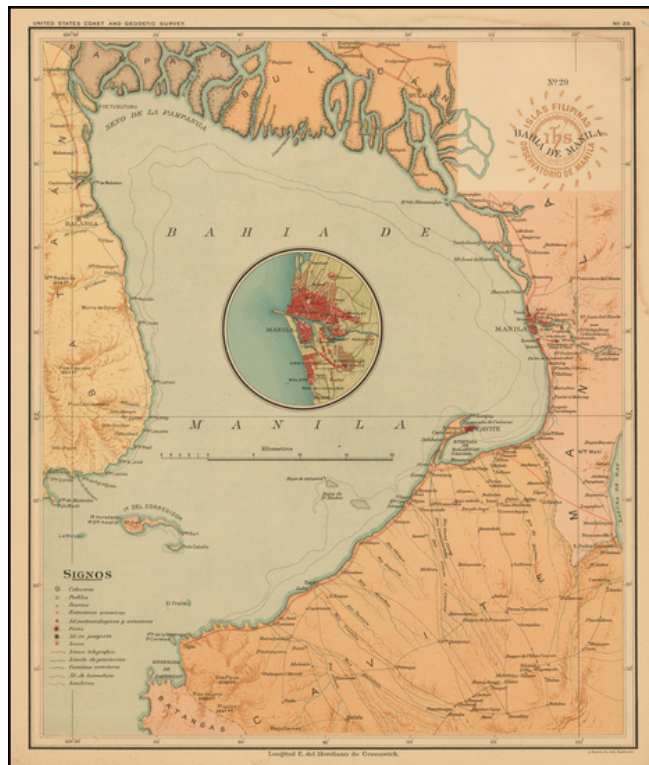

Barry Lawrence Ruderman Antique Maps Inc.

7407 La Jolla Boulevard
La Jolla, CA 92037

www.raremaps.com

(858) 551-8500
blr@raremaps.com

Bahia de Manila

Stock#: 44110
Map Maker: U.S. Coast & Geodetic Survey
Date: 1899
Place: Washington, D.C.
Color: Color
Condition: VG
Size: 14.5 x 12 inches
Price: SOLD

Description:

Detailed chart of Manila Bay, with an inset of the City of Manila.

Detailed Condition: