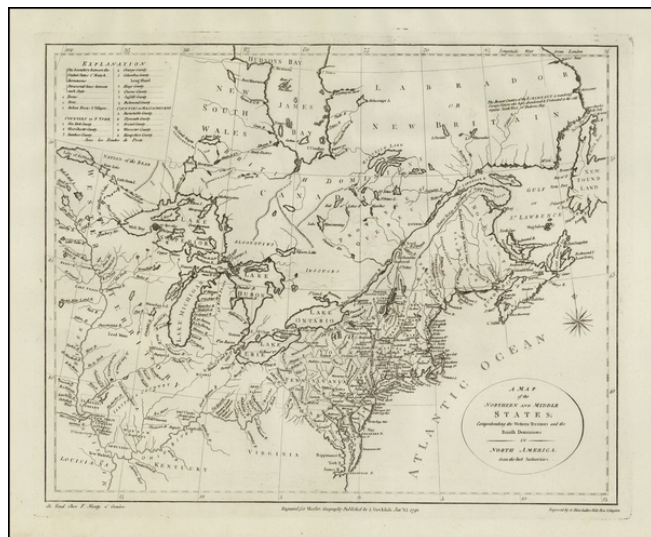

Stock#: 44064
Map Maker: Stockdale / Morse
Date: 1792
Place: London
Color: Uncolored
Condition: VG+
Size: 15.5 x 12.5 inches
Price: SOLD

Description:

Unrecorded Separately Issued Example of Stockdale's map of the Northern and Mid-Atlantic States.

The map is most notable for the many land grants shown of Western Territory, which then included Ohio, Tennessee and the Old Northwest Territory. The grants include Illinois Company, Army Lands, Wagbash Company, New Jersey Company, Ohio Company, and the 7 Ranges, along with the Donation Lands from the Commonwealth of Virginia and General Clark's Grant 1500 acres.

Many settlements are noted in the West, along with early forts (Miami, Pitt, Venango, Chartres) and other interesting features. St. Louis appears on the map, as does Louisville, St. Genevieve, New Madrid, St. Philips, Cahokir, and the Kaskaskais Village. A nice post-revolutionary war map of the region.

Separately Issued Variant

The present example bears the note at the left "***Se Vend Chez F. Mony a Geneve*** ." The present example has wide margins and single vertical fold, suggesting it was bound into a composite atlas. Taken together, it would appear that the map was being offered for sale as a separate map in Geneva. The lettering also suggests that it was likely stamped onto the map by Monty, in Geneva, when the sheet arrived in Geneva, and was not added by Stockdale.