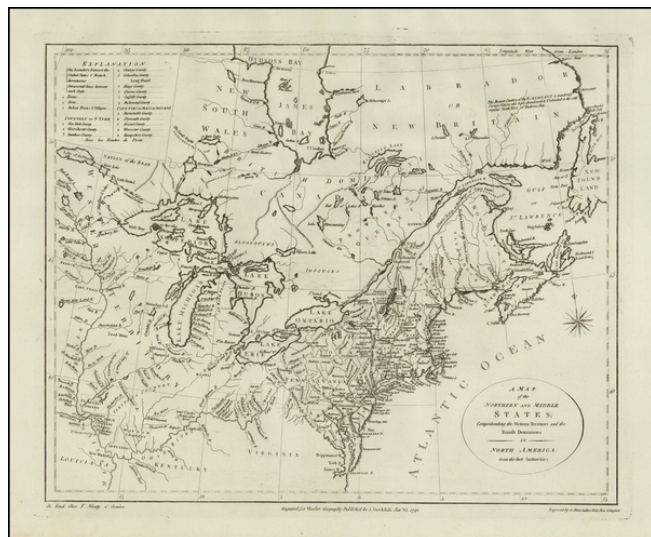

## A Map of the Northern and Middle States; Comprehending Western Territory and the British Dominions in North America from the best Authorities [Unrecorded Variant]

**Stock#:** 44064  
**Map Maker:** Stockdale / Morse  
**Date:** 1792  
**Place:** London  
**Color:** Uncolored  
**Condition:** VG+  
**Size:** 15.5 x 12.5 inches  
**Price:** SOLD

#### ***Unrecorded Separately Issued Example of Stockdale's map of the Northern and Mid-Atlantic States.***

The map is most notable for the many land grants shown of Western Territory, which then included Ohio, Tennessee and the Old Northwest Territory. The grants include Illinois Company, Army Lands, Wagbash Company, New Jersey Company, Ohio Company, and the 7 Ranges, along with the Donation Lands from the Commonwealth of Virginia and General Clark's Grant 1500 acres.

Many settlements are noted in the West, along with early forts (Miami, Pitt, Venango, Chartres) and other interesting features. St. Louis appears on the map, as does Louisville, St. Genevieve, New Madrid, St. Philips, Cahokir, and the Kaskaskais Village. A nice post-revolutionary war map of the region.

### Separately Issued Variant

The present example bears the note at the left "***Se Vend Chez F. Mony a Geneve*** ." The present example has wide margins and single vertical fold, suggesting it was bound into a composite atlas. Taken together, it would appear that the map was being offered for sale as a separate map in Geneva. The lettering also suggests that it was likely stamped onto the map by Monty, in Geneva, when the sheet arrived in Geneva, and was not added by Stockdale.