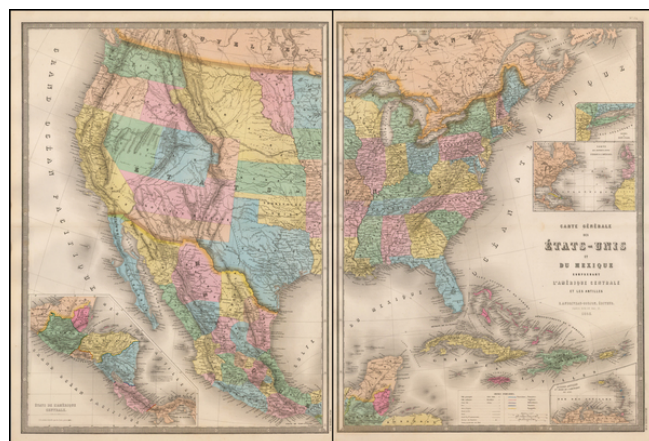

Barry Lawrence Ruderman Antique Maps Inc.

7407 La Jolla Boulevard
La Jolla, CA 92037

www.raremaps.com

(858) 551-8500
blr@raremaps.com

Carte Generale Des Etats-Unis Et Du Mexique . . . [Shows Territories of Colona and Shoshone]

Stock#: 44048
Map Maker: Andriveau-Goujon
Date: 1865
Place: Paris
Color: Hand Colored
Condition: VG+
Size: 36 x 24.5 inches (if joined)
Price: SOLD

Description:

Stunning full color example of Andriveau-Goujon's 2-sheet wall map of the United States.

In this rare edition of the Andriveau-Goujon map, the Territory of Colona appears, predating the appearance of Colorado. Similarly, an oddly misprojected Idaho appears, but is called Shoshone.

Massive Nebraska runs to the Canadian Border. Arizona is below New Mexico. Many early roads, forts and Indian Tribes noted in the west.

An exceptional clean example of this highly desirable map and essential item for Colorado, Idaho and Western collections.

Detailed Condition:

2 sheets, unjoined.