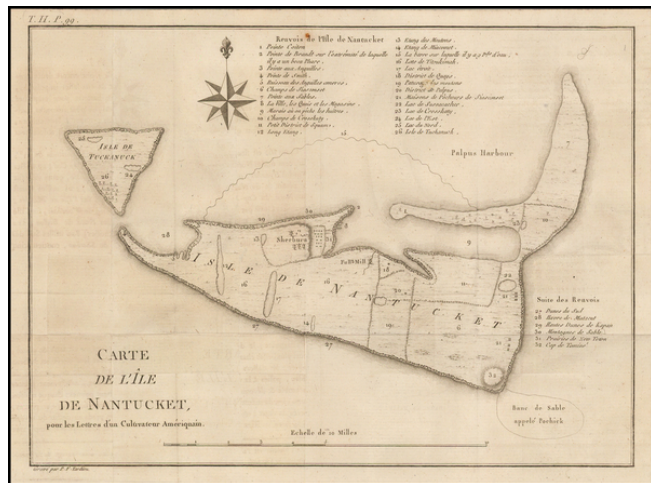

Stock#: 44003
Map Maker: Tardieu
Date: 1785
Place: Paris
Color: Uncolored
Condition: VG+
Size: 11 x 8 inches
Price: SOLD

Description:

French edition of the earliest separate map of Nantucket published in the 18th Century.

The map includes a key naming 26 landmarks and a decorative compass rose.

Detailed Condition:

Minor marginal soiling.