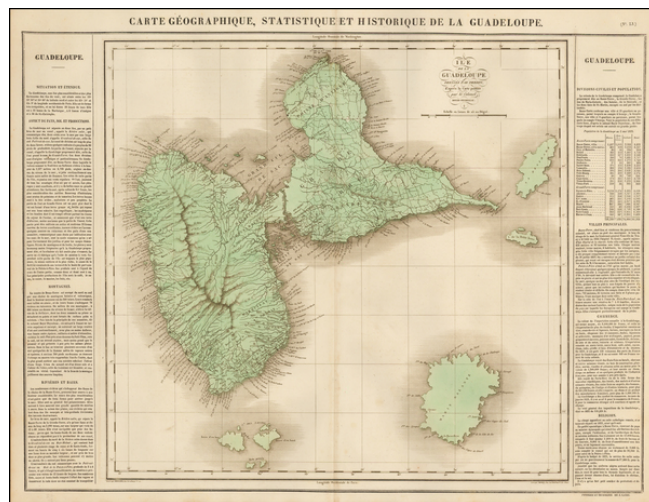

Barry Lawrence Ruderman Antique Maps Inc.

7407 La Jolla Boulevard
La Jolla, CA 92037

www.raremaps.com

(858) 551-8500
blr@raremaps.com

Carte Géographique, Statistique et Historique De La Guadeloupe

Stock#: 43975
Map Maker: Buchon
Date: 1825
Place: Paris
Color: Hand Colored
Condition: VG
Size: 20.5 x 16.5 inches
Price: SOLD

Description:

Detailed map of Guadeloupe, published in Paris.

The map locates roads, towns, rivers and topographical features.

The map appeared in the French edition of Carey & Lea's Atlas and is highly prized not only for its cartographic information but the marvelous information about each of the states and territories included. The atlas was issued in 6 editions in English, French & German between 1822 and 1827.