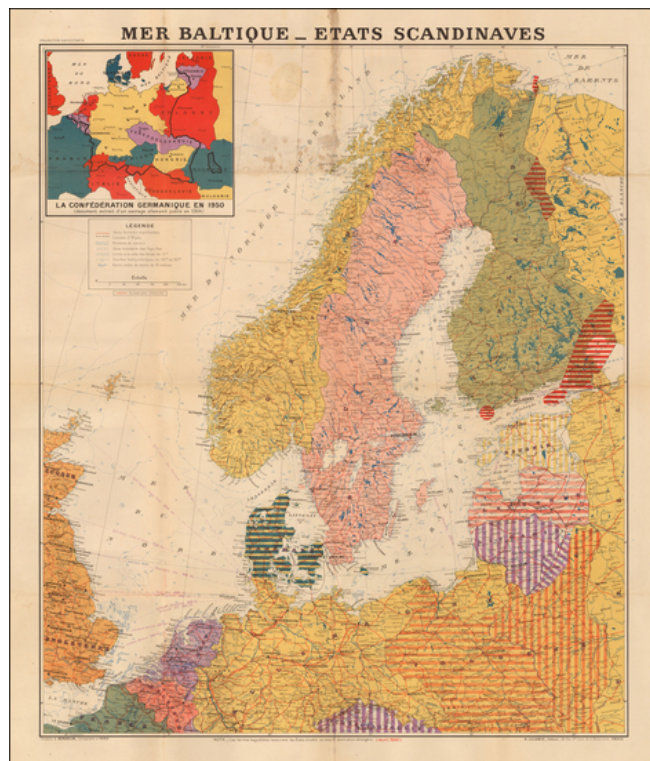

Barry Lawrence Ruderman Antique Maps Inc.

7407 La Jolla Boulevard
La Jolla, CA 92037

www.raremaps.com

(858) 551-8500
blr@raremaps.com

Mer Baltique - Etats Scandinaves

Stock#: 43942
Map Maker: Bergalin
Date: 1940
Place: Paris
Color: Color
Condition: VG
Size: 32.5 x 28 inches
Price: \$375.00

Description:

Large format map of the Theater of War in 1940, published in Paris.

The inset map shows the German Confederation as it will appear in 1950, based upon a public German document from 1904.

The areas identified in Striped regions have already been taken by Germany.