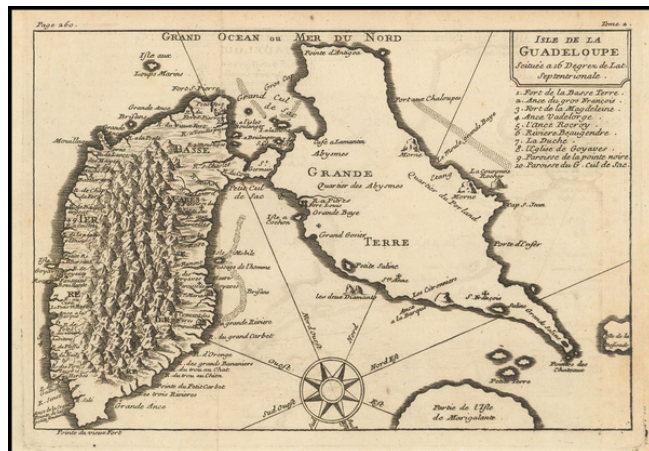

## Isle de la Guadeloupe . . .

**Stock#:** 43874  
**Map Maker:** de Fer  
**Date:** 1710 circa  
**Place:** Paris  
**Color:** Uncolored  
**Condition:** VG  
**Size:** 5 x 7.5 inches  
**Price:** \$245.00

### Description:

Rare map of the Island of Guadelupe.

Includes a fine topographical treatment of the island, with a key locating 10 places of interest.

The attribution to De Fer is based upon style--we were not able to locate another example of the map.