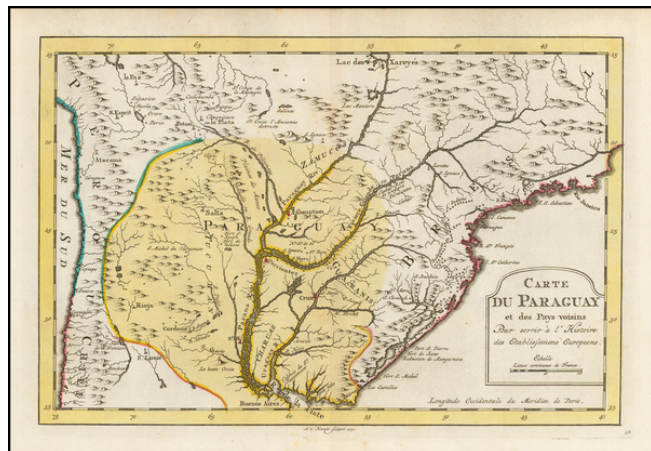

Barry Lawrence Ruderman Antique Maps Inc.

7407 La Jolla Boulevard
La Jolla, CA 92037

www.raremaps.com

(858) 551-8500
blr@raremaps.com

Carte Du Paraguay...[showing Rio Janeiro, Buenos Aires, Salta, etc]

Stock#: 43854
Map Maker: Krevelt
Date: 1771
Place: Amsterdam
Color: Hand Colored
Condition: VG+
Size: 12.5 x 8 inches
Price: SOLD

Description:

Detailed map of the region centering on the Parana and Paraguay Rivers and the River Plate (Rio de la Plate). Extends north to include Rio Janeiro and south to Buenos Aires and extending from the Atlantic to the Pacific. Also shows Salta, Mendoza, La Paz and several other major cities in the region. Includes a decorative title cartouche. One of the maps produced for the Dutch edition of Nicholas Bellin's, L'Histoire Generale des Voyages.