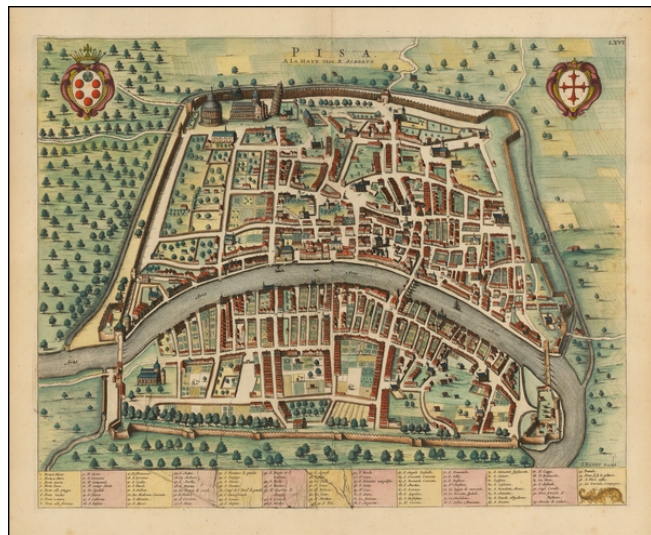

## Pisa a La Haye chez R. Alberts

**Stock#:** 43844  
**Map Maker:** Blaeu  
**Date:** 1660 circa (1724)  
**Place:** Amsterdam  
**Color:** Hand Colored  
**Condition:** VG+  
**Size:** 20.5 x 16.5 inches  
**Price:** \$ 1,300.00

### Description:

Finely engraved view of Pisa, originally published by Johannes Blaeu for Blaeu's town books of Italy.

Includes a key at the bottom locating 97 places, including of course, the famous leaning tower of Pisa at the top center.

### Detailed Condition:

Copper plate showing signs of cracking at bottom of image, but the condition of the paper and view is excellent.