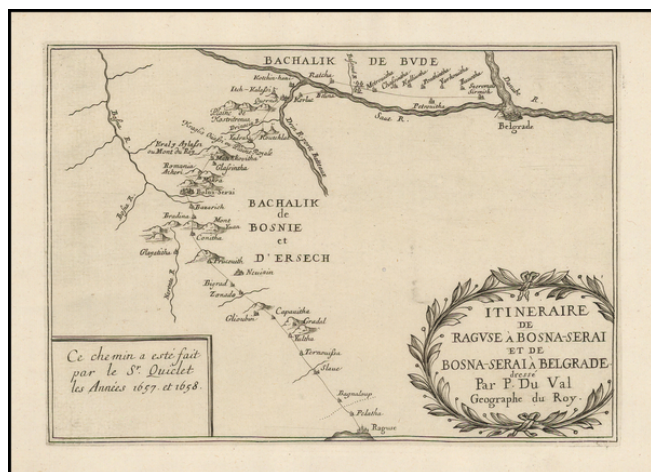

## Itineraire de Raguse a Bonsa-Serai et de Bosna Serai a Belgrade . . . Ce Chemin a este fait par le Sr. Quiclet les Annees 1657 et 1658

**Stock#:** 43843  
**Map Maker:** Du Val  
**Date:** 1665 circa  
**Place:** Paris  
**Color:** Uncolored  
**Condition:** VG+  
**Size:** 9.5 x 6.5 inches  
**Price:** \$125.00

### Description:

Map illustrating the route between Belgrade and Ragusa taken by Sieur Quiclet during his travels to and from Constantinople in 1657 and 1658.

The map shows the itinerary described by Quiclet between Belgrade and Ragusa on the Adriatic, by way of Bsona Serai, as described in *Les voyages de M. Quiclet a Constantinople par terre*, published in Paris in 1664.