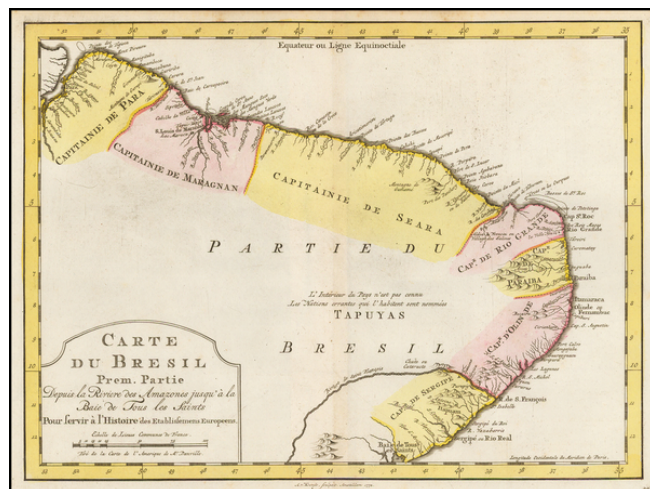

## Carte Du Bresil, Prem. Partie...

**Stock#:** 43839  
**Map Maker:** Krevelt  
**Date:** 1771  
**Place:** Amsterdam  
**Color:** Hand Colored  
**Condition:** VG+  
**Size:** 13 x 10 inches  
**Price:** \$125.00

### Description:

Detailed regional map of the coast of Brazil, from Maracana to Baye de Tous les Saints. Covers Capitainie De Maragnan, Seara, Rio Grande, Paraiba, D'Olinde and Sergipe. Includes a decorative title cartouche. Based upon an earlier map by Nicholas Bellin.