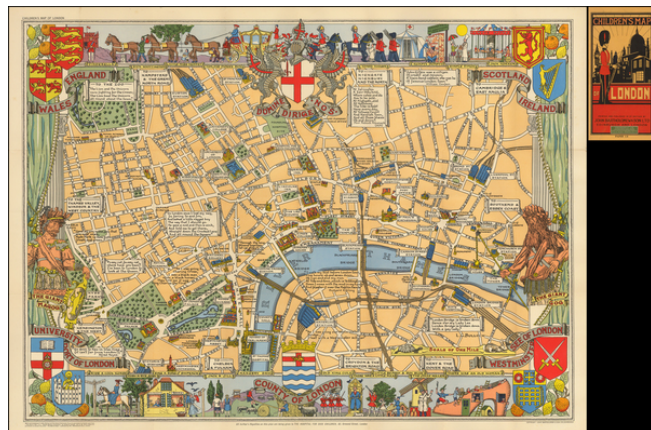

Barry Lawrence Ruderman Antique Maps Inc.

7407 La Jolla Boulevard
La Jolla, CA 92037

www.raremaps.com

(858) 551-8500
blr@raremaps.com

County of London (Children's Map of London)

Stock#: 43791jc
Map Maker: Bartholomew
Date: 1955 circa
Place: London
Color: Color
Condition: VG+
Size: 29 x 21 inches
Price: SOLD

Description:

Decorative whimsical map of London, richly adorned with coats of arms, historical place names and facts.

Fine pictorial map of London was intended for use by children. The map covers the area from Hyde Park to London Tower and St. Pancras Station to Victoria Station. The densely filled map displays parks, buildings, named streets and several quotations from the likes of Noyes, Kipling and Cowher. True to its intended audience, the map is surrounded by numerous small vignettes depicting nursery rhymes including Humpty Dumpty, Jack & Jill and Little Miss Muffett, as well as coats of arms.

The map indicates that all of the author's royalties from the sale of the map would go a Children's Hospital.

Detailed Condition:

Folding map with printed covers.