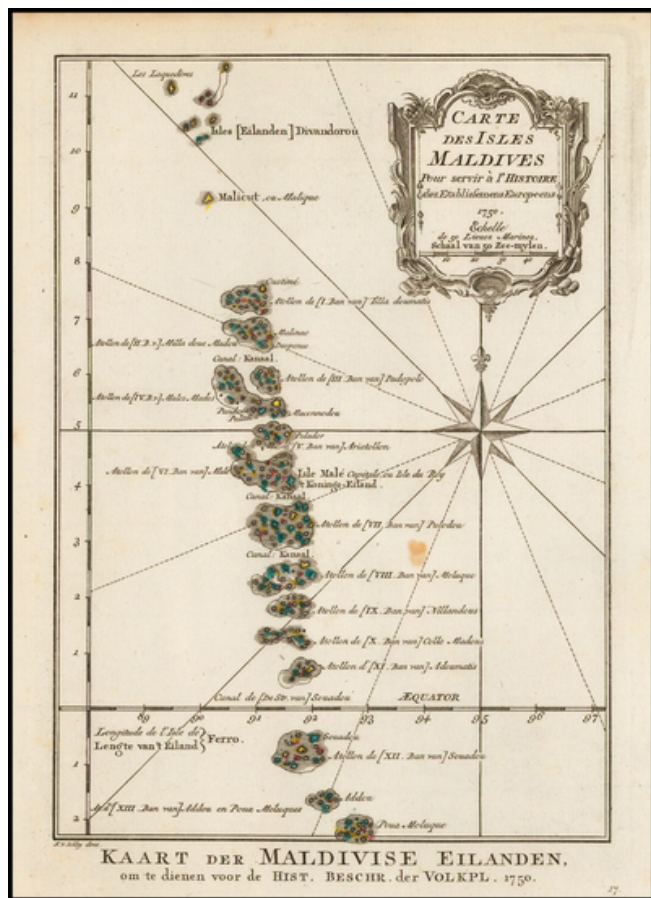

**Barry Lawrence Ruderman
Antique Maps Inc.**

7407 La Jolla Boulevard
La Jolla, CA 92037

www.raremaps.com

(858) 551-8500
blr@raremaps.com

Carte Des Isles Maldives . . . 1750

Stock#: 43750
Map Maker: Schley
Date: 1770
Place: Amsterdam
Color: Hand Colored
Condition: VG
Size: 6 x 9 inches
Price: SOLD

Description:

Detailed map of the Maldives, with rhumb lines and a large compass rose. Includes a decorative title cartouche.

One of the maps produced for the Dutch edition of Nicholas Bellin for Prevost d'Exiles influential travel book, *L'Histoire Generale des Voyages*.

Detailed Condition:

small stain