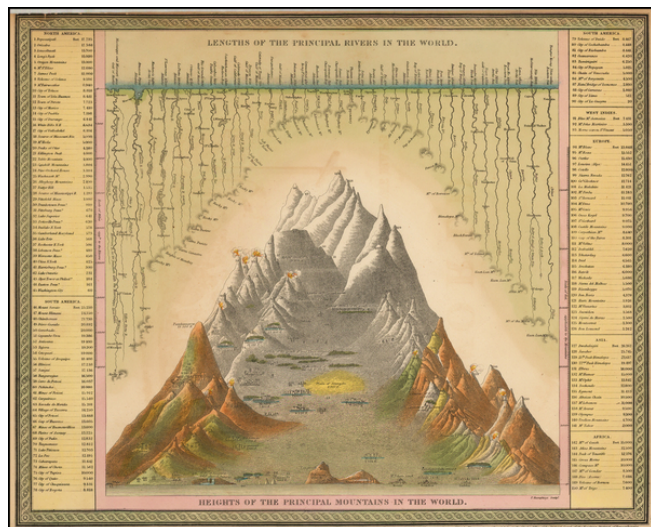

## Lengths of the Principal Rivers in the World. Heights of the Principal Mountains in the World

**Stock#:** 43746  
**Map Maker:** Thomas, Cowperthwait & Co.  
**Date:** 1856  
**Place:** Philadelphia  
**Color:** Hand Colored  
**Condition:** VG  
**Size:** 16 x 13 inches  
**Price:** SOLD

### Description:

Interesting chart of the principal mountains and rivers of the World, with a key on either side identifying the mountains and rivers shown, including a number of active volcanoes.

### Detailed Condition:

Top border trimmed to neat line.