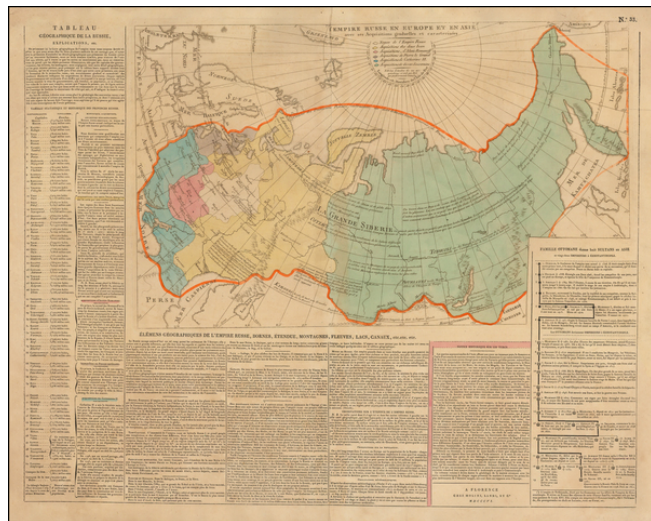

## L' Empire Russe en Europe et en Asie avec ses Acquisitions graduelles et caracterisees

**Stock#:** 43644  
**Map Maker:** Molini  
**Date:** 1806  
**Place:** Florence  
**Color:** Hand Colored  
**Condition:** VG  
**Size:** 25 x 18 inches  
**Price:** \$ 145.00

### Description:

Rare Florentine map of Russia with original color showing the growth of the empire under the major rulers.

Includes numerous notations and explanations. Panels of text describe the history and geography of the region. Side includes text panels.

This is the first time we have ever seen a map by Molini in this style.