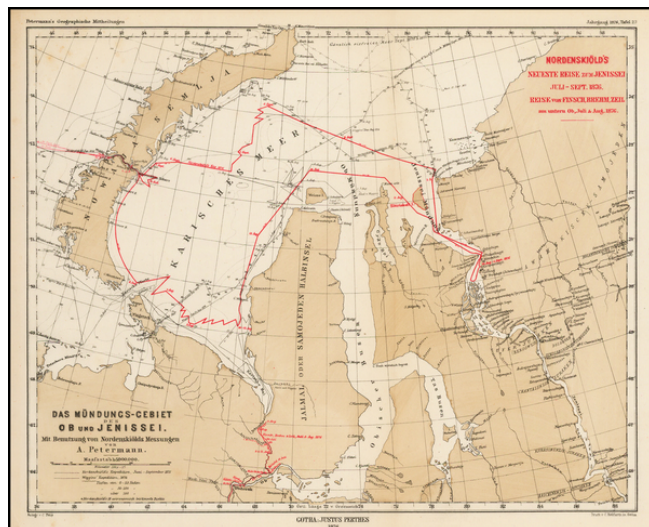

## Das Mundungs-Gebiet des Ob und Jenissei. Mit Benutzung von Nordenskiöld's Messungen . . .

**Stock#:** 43639  
**Map Maker:** Petermann  
**Date:** 1876  
**Place:** Gotha  
**Color:** Color  
**Condition:** VG+  
**Size:** 10 x 12.5 inches  
**Price:** SOLD

### Description:

Fine map of the Yenisei Delta region, detailing the expeditions of A.E. Nordenskiöld in the region, in 1876.

The map provides a detailed accounting of the daily movements of Nordenskiöld's expedition from July to September 1876, as well as the expeditions of Otto Finsch, Alfred Edmund Brehm, Karl Waldburg-Syrgenstein, and Karl Waldburg-Zeil, into the same region of Western Siberia in July and August of 1876.