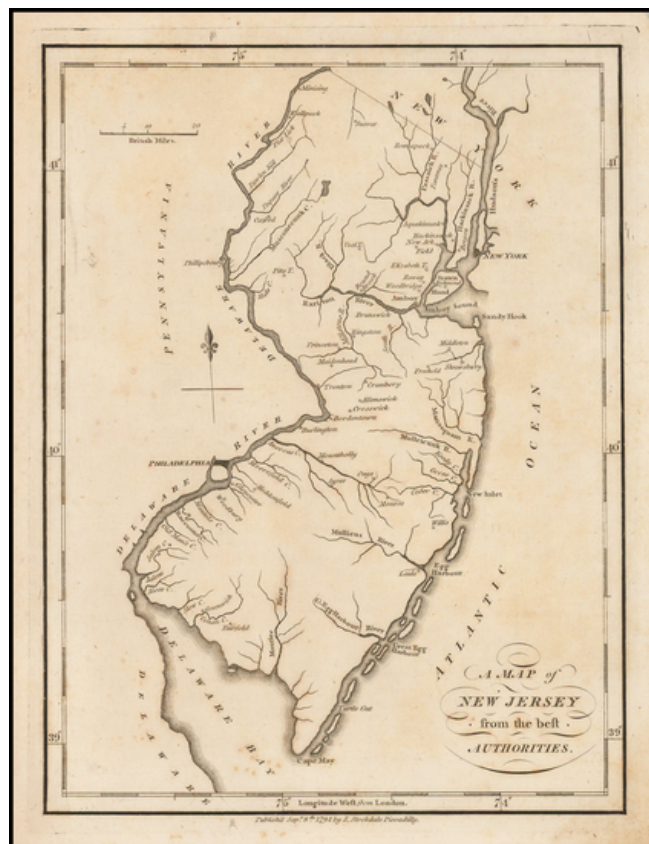

Barry Lawrence Ruderman Antique Maps Inc.

7407 La Jolla Boulevard
La Jolla, CA 92037

www.raremaps.com

(858) 551-8500
blr@raremaps.com

A Map of New Jersey from the best Authorities . . . 1794

Stock#: 43608
Map Maker: Stockdale
Date: 1794
Place: London
Color: Uncolored
Condition: VG
Size: 7.5 x 9.5 inches
Price: \$375.00

Description:

Rare example of John Stockdale's map of New Jersey from the London edition of Morse's Geography.

This map is quite possibly the first English language map of New Jersey published following the conclusion of the American Revolution and one of only a few maps of the state published prior to 1800.

The map does not include counties.

Detailed Condition:

Minor soiling near title.