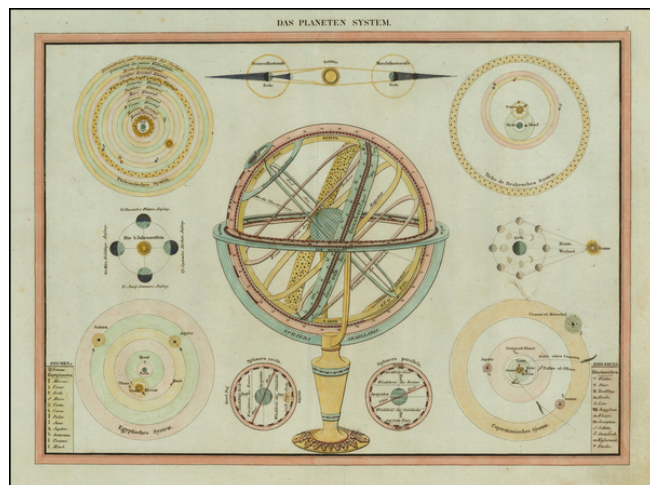

Barry Lawrence Ruderman Antique Maps Inc.

7407 La Jolla Boulevard
La Jolla, CA 92037

www.raremaps.com

(858) 551-8500
blr@raremaps.com

Das Planeten System

Stock#: 43598
Map Maker: Mollo
Date: 1800 circa
Place: Vienna
Color: Hand Colored
Condition: VG
Size: 17.5 x 13 inches
Price: SOLD

Description:

Fine set of celestial models, published in Vienna by Tranquillo Mollo.

The main image is an armillary sphere, surrounded by 4 models of the Universe (Ptolemy, Tycho Brahe, Copernican and Egyptian), and other smaller models.