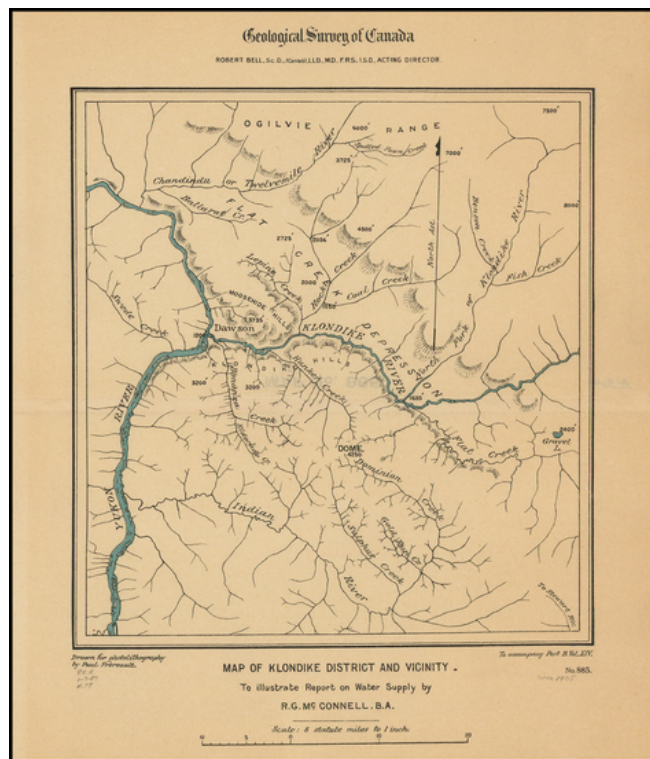

Barry Lawrence Ruderman Antique Maps Inc.

7407 La Jolla Boulevard
La Jolla, CA 92037

www.raremaps.com

(858) 551-8500
blr@raremaps.com

Map of Klondike District and Vicinity. . . .

Stock#: 43509
Map Maker: Geological Survey of Canada
Date: 1901
Place: n.p.
Color: Color
Condition: VG+
Size: 10.5 x 7.5 inches
Price: SOLD

Description:

Detailed map of the Klondike Gold Region, centered on Dawson's and the Klondike River.

Detailed Condition: