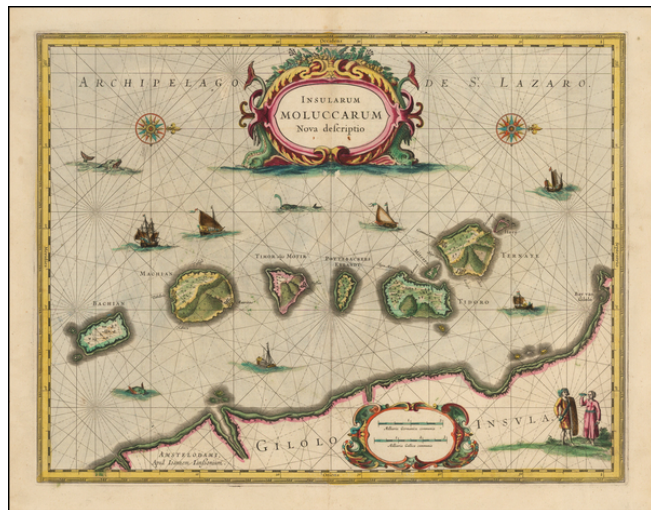

Barry Lawrence Ruderman Antique Maps Inc.

7407 La Jolla Boulevard
La Jolla, CA 92037

www.raremaps.com

(858) 551-8500
blr@raremaps.com

Insularum Moluccarum Nova Descriptio

Stock#: 43500
Map Maker: Jansson
Date: 1660 circa
Place: Amsterdam
Color: Hand Colored
Condition: VG
Size: 19 x 15.5 inches
Price: \$345.00

Description:

Old color example of Jansson's important and highly decorative map of the Spice Islands.

The map features a Moluccan couple in the lower right corner in Europeanized native dress. Indicative of the area's commercial importance, Jansson has filled the seas with both European and local ships, two of which are engaged in battle. Includes sea monsters, sailing ships and decorative compass. 2 roses are also shown.