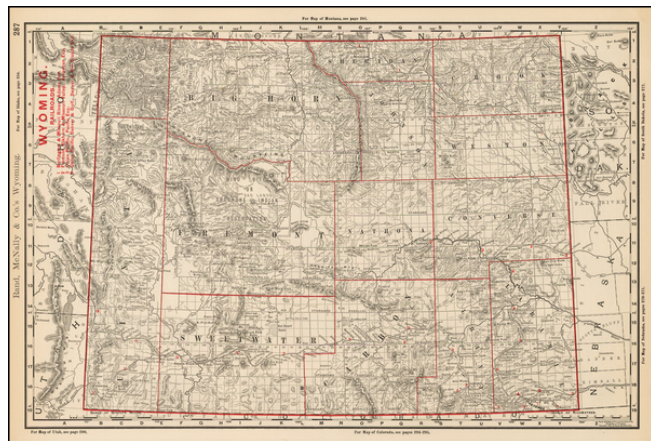

Barry Lawrence Ruderman Antique Maps Inc.

7407 La Jolla Boulevard
La Jolla, CA 92037

www.raremaps.com

(858) 551-8500
blr@raremaps.com

Wyoming

Stock#: 43492
Map Maker: Rand McNally & Company
Date: 1895
Place: Chicago
Color: Color
Condition: VG+
Size: 19 x 13 inches
Price: SOLD

Description:

Highly detailed map of Wyoming Territory, showing towns, rivers, railroads, mountains, lakes, etc.

Detailed Condition: