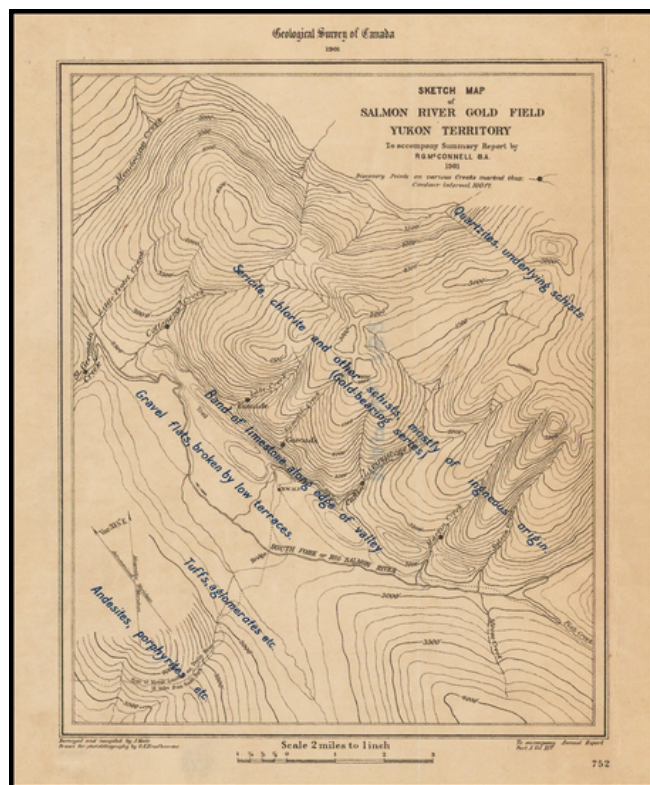

Barry Lawrence Ruderman Antique Maps Inc.

7407 La Jolla Boulevard
La Jolla, CA 92037

www.raremaps.com

(858) 551-8500
blr@raremaps.com

Sketch Map of Salmon River Gold Field Yukon Territory To accompany Summary Report by R.G. McConnell B.A. 1901

Stock#: 43477
Map Maker: Geological Survey of Canada
Date: 1901
Place: n.p.
Color: Color
Condition: VG+
Size: 5.5 x 7 inches
Price: \$125.00

Description:

Detailed map of the Salmon River Gold Field, as surveyed by the Geological Survey of Canada.

The map provides a highly detailed description, overlaid on a topographical map of the South Fork of Big Salmon River.

The 1881 on strike on the Big Salmon River was the first payable quantity of placer gold discovered in the Yukon.