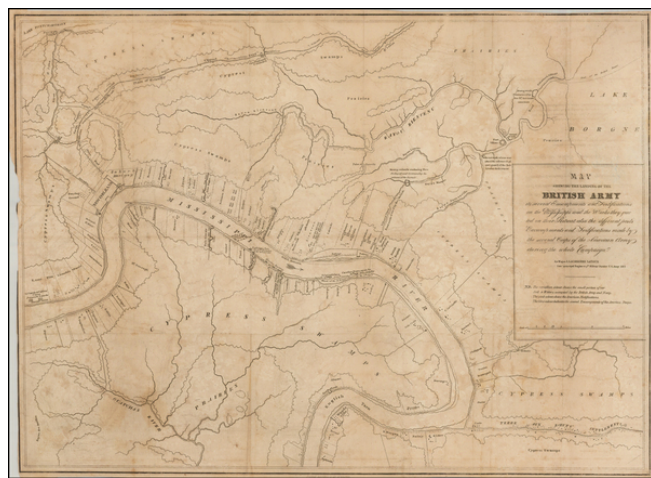

**Barry Lawrence Ruderman
Antique Maps Inc.**

7407 La Jolla Boulevard
La Jolla, CA 92037

www.raremaps.com

(858) 551-8500
blr@raremaps.com

Map Shewing The Landing of the British Army its several Encampments and Fortifications on the Mississippi and the Works the erected on their Retreat also the different posts Encampments and Fortifications made by the several Corps of the American Army during the whole Campaign . . . 1815

Stock#: 43417

Map Maker: Latour

Date: 1816

Place: Philadelphia

Color: Uncolored

Condition: VG-

Size:

Price: SOLD

Description:

Fine regional map, issued in A.L. Latour's *Atlas of the Historical Memoir of the War in West Florida and Louisiana*.

Detailed Condition: