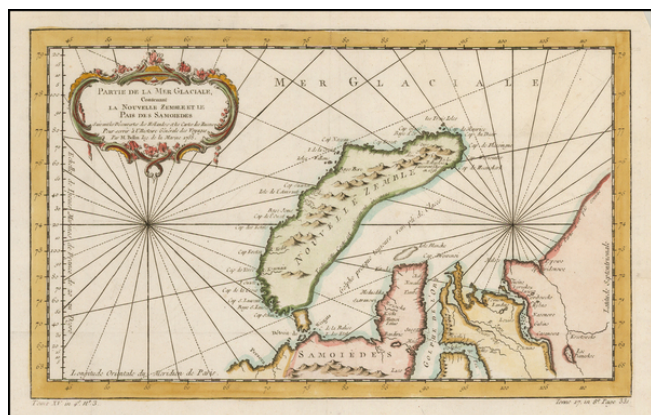

## Partie De La Mer Glaciale Contenant La Nouvelle Zemble et Le Pais Des Samoiedes . . . 1758

**Stock#:** 43313  
**Map Maker:** Bellin  
**Date:** 1758  
**Place:** Paris  
**Color:** Hand Colored  
**Condition:** VG+  
**Size:** 14 x 8 inches  
**Price:** \$75.00

### Description:

Detailed map of Nova Zembla and part of the Northeast passage.

Includes a decorative title cartouche. One of the maps produced by Nicholas Bellin for *L'Histoire Generale des Voyages*.