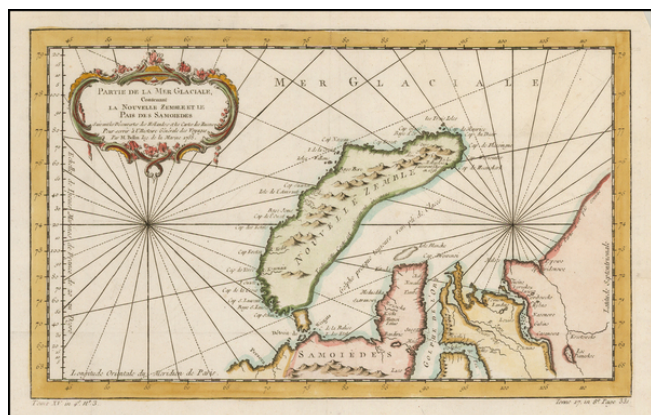

## Partie De La Mer Glaciale Contenant La Nouvelle Zemble et Le Pais Des Samoiedes . . . 1758

**Stock#:** 43313  
**Map Maker:** Bellin  
**Date:** 1758  
**Place:** Paris  
**Color:** Hand Colored  
**Condition:** VG+  
**Size:** 14 x 8 inches  
**Price:** \$ 145.00

### Description:

Detailed map of Nova Zembla and part of the Northeast passage.

Includes a decorative title cartouche. One of the maps produced by Nicholas Bellin for *L'Histoire Generale des Voyages*.