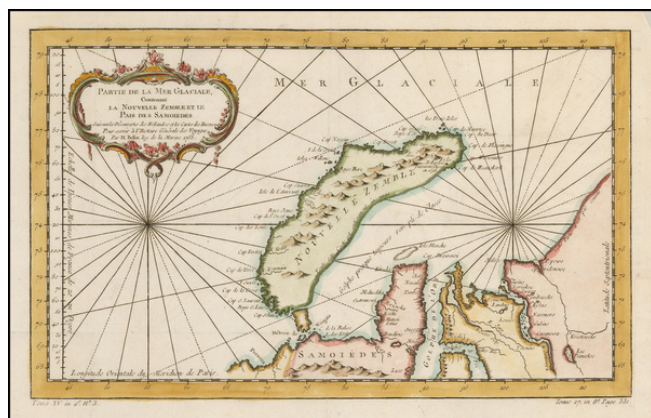

Barry Lawrence Ruderman Antique Maps Inc.

7407 La Jolla Boulevard
La Jolla, CA 92037

www.raremaps.com

(858) 551-8500
blr@raremaps.com

Partie De La Mer Glaciale Contenant La Nouvelle Zemble et Le Pais Des Samoiedes . . . 1758

Stock#: 43313
Map Maker: Bellin
Date: 1758
Place: Paris
Color: Hand Colored
Condition: VG+
Size: 14 x 8 inches
Price: \$75.00

Description:

Detailed map of Nova Zembla and part of the Northeast passage.

Includes a decorative title cartouche. One of the maps produced by Nicholas Bellin for *L'Histoire Generale des Voyages*.